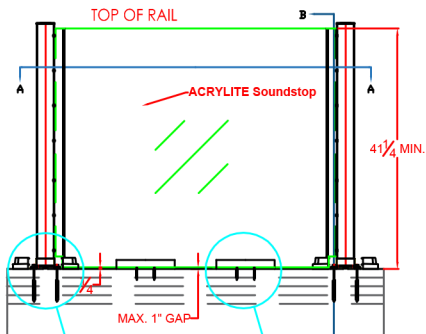

TOP MOUNTED, WOOD DECK

MAXIMUM DISTANCE 60" C.O

BASE COVER HALF 2

U CHANNEL

U CHANNEL 1 1/2 x 1 1/2 x 1/2

BASE COVER HALF 1

FLAT HEAD SCREW 2" LONG

ALUMIGUARD

MFG

TITLE: SOUND PROOF BARRIER