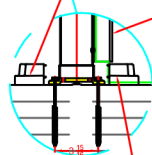

TOP MOUNTED, WOOD DECK

MAXIMUM DISTANCE 60" C.O

BASE COVER HALF 2

U CHANNEL

U CHANNEL 1 1/2 x 1 1/2 x 1/2

BASE COVER HALF 1

FLAT HEAD SCREW 2" LONG

ALUMIGUARD