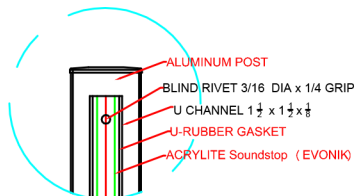

TOP MOUNTED, WOOD DECK

MAXIMUM DISTANCE 60" C.O

BASE COVER HALF 2

U CHANNEL

U CHANNEL 1 1/2 x 1 1/2 x 1/2

BASE COVER HALF 1

FLAT HEAD SCREW 2" LONG

ALUMIGUARD