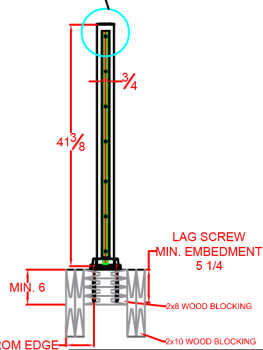

TOP MOUNTED, WOOD DECK

MAXIMUM DISTANCE 60" C.O

BASE COVER HALF 2

U CHANNEL

U CHANNEL 1 1/2 x 1 1/2 x 1/2

BASE COVER HALF 1

FLAT HEAD SCREW 2" LONG

ALUMIGUARD