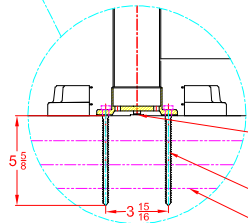

2"x8" WOOD CURB WITH FLASHING PROVISION BY OTHERS

SECTION B-B

**ALUMIGUARD**   
MFG

TITLE: GLASS RAILING AG G2