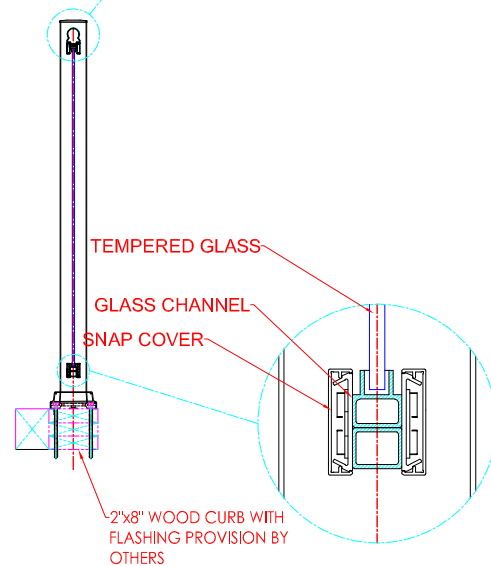

2"x8" WOOD CURB WITH FLASHING PROVISION BY OTHERS

SECTION B-B

**ALUMIGUARD**   
MFG

TITLE: GLASS RAILING AG G2