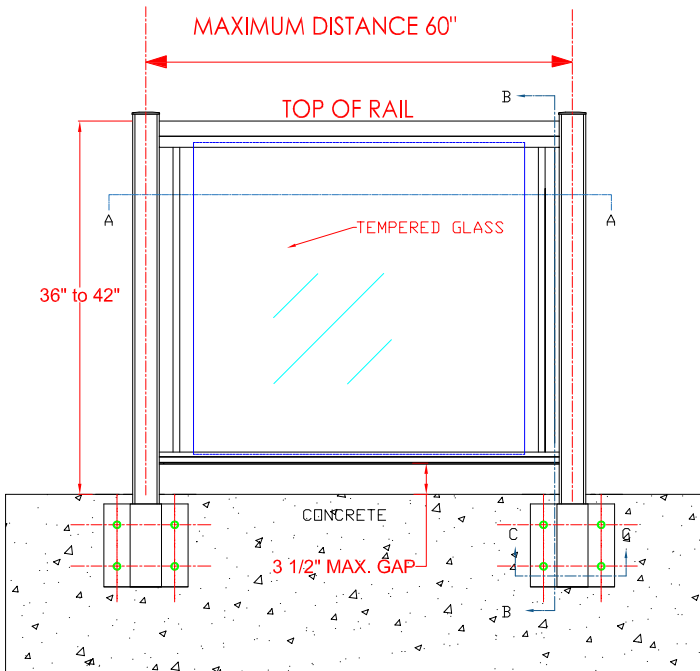

SECTION A-A

SECTION B-B

SECTION C-C

ALUMIGUARD 

MFG

TITLE: GLASS RAILING AG G2