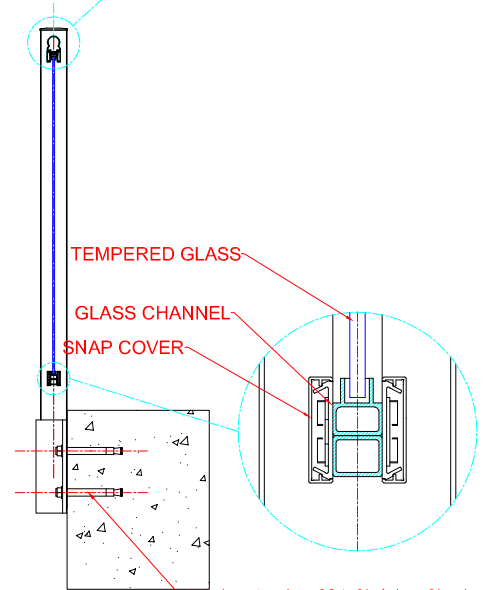

SECTION A-A

SECTION B-B

SECTION C-C

ALUMIGUARD 

MFG

TITLE: GLASS RAILING AG G2